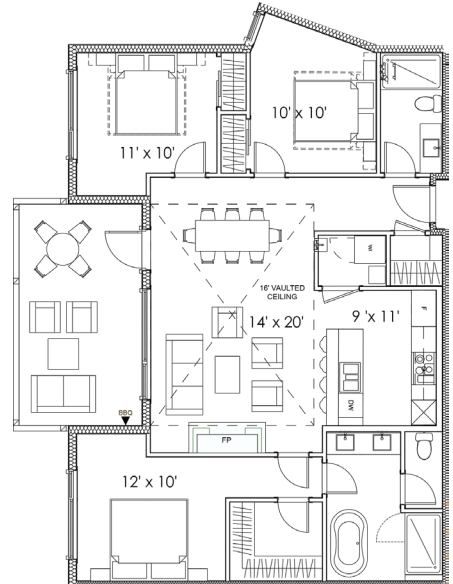

WOLF DEN SUITES

206

1270 SQ FT • M04

THREE BEDROOM • TWO BATHROOM

WOLF DEN SUITES

306

1270 SQ FT • M04

THREE BEDROOM • TWO BATHROOM

WOLF DEN SUITES

106

1270 SQ FT • M04

THREE BEDROOM • TWO BATHROOM