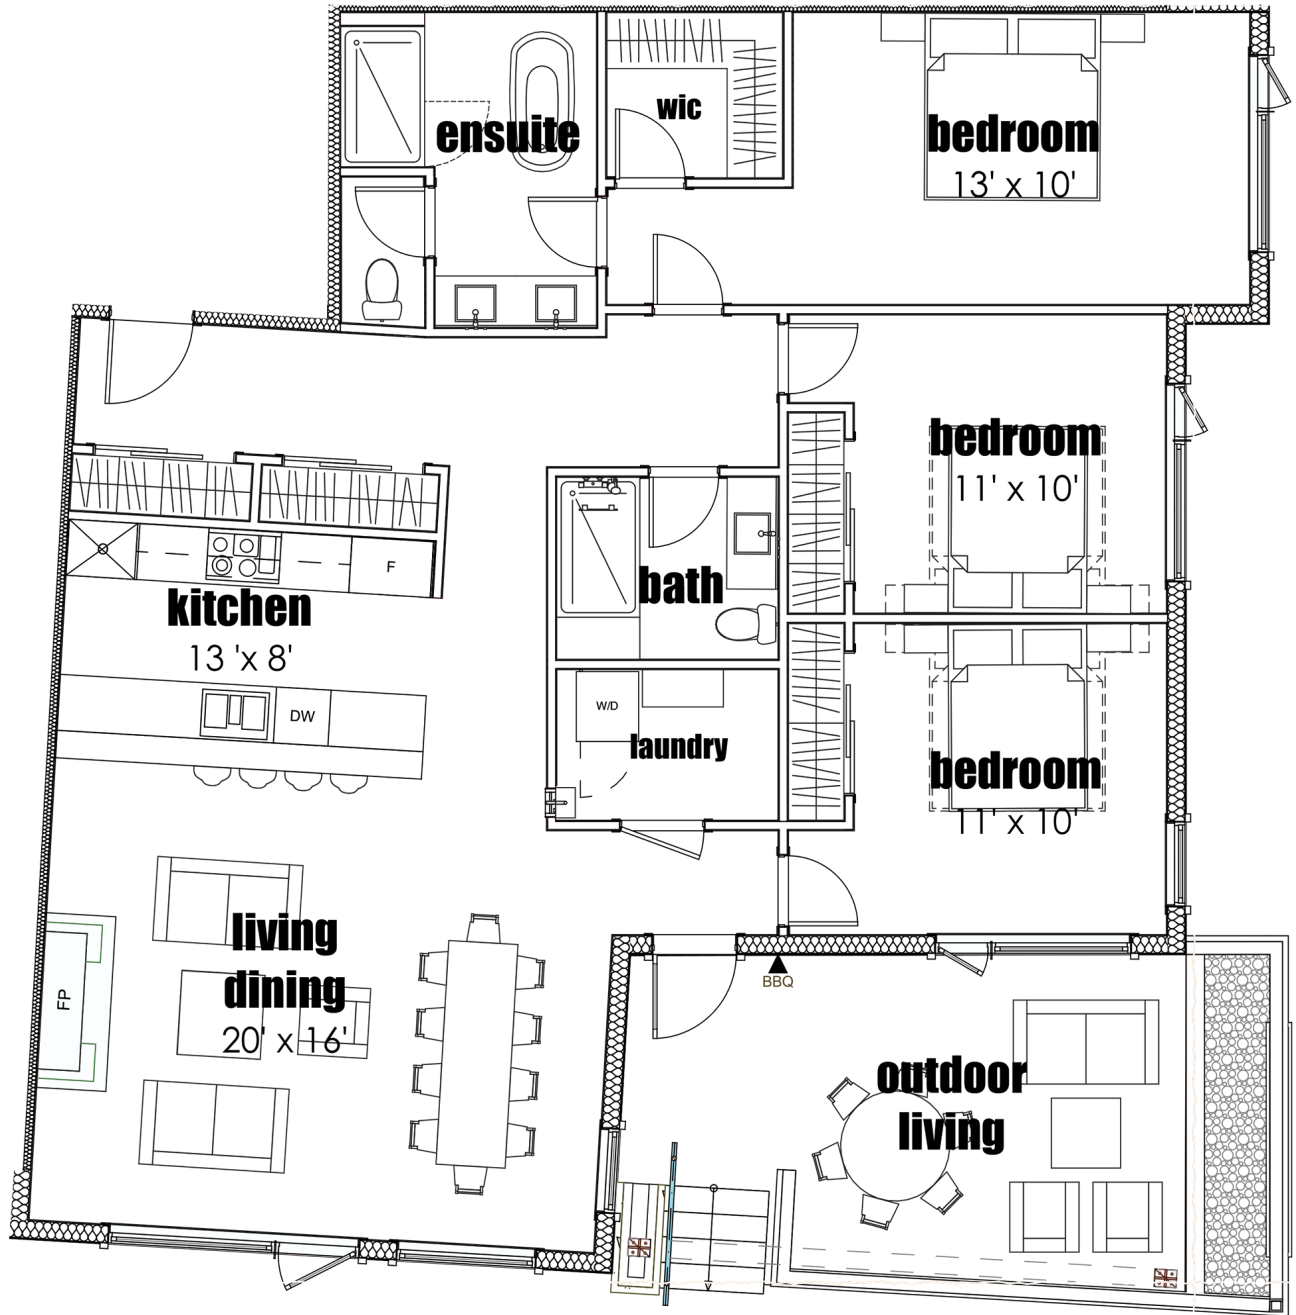

1550 SQ FT • M05
THREE BEDROOM • TWO BATHROOM

SPRING CREEK SALES CENTRE • Open Daily 10 am - 5 pm • 855.678.6066
1309 Spring Creek Drive, Canmore • SPRINGCREEKREALESTATE.CA

Spring Creek™