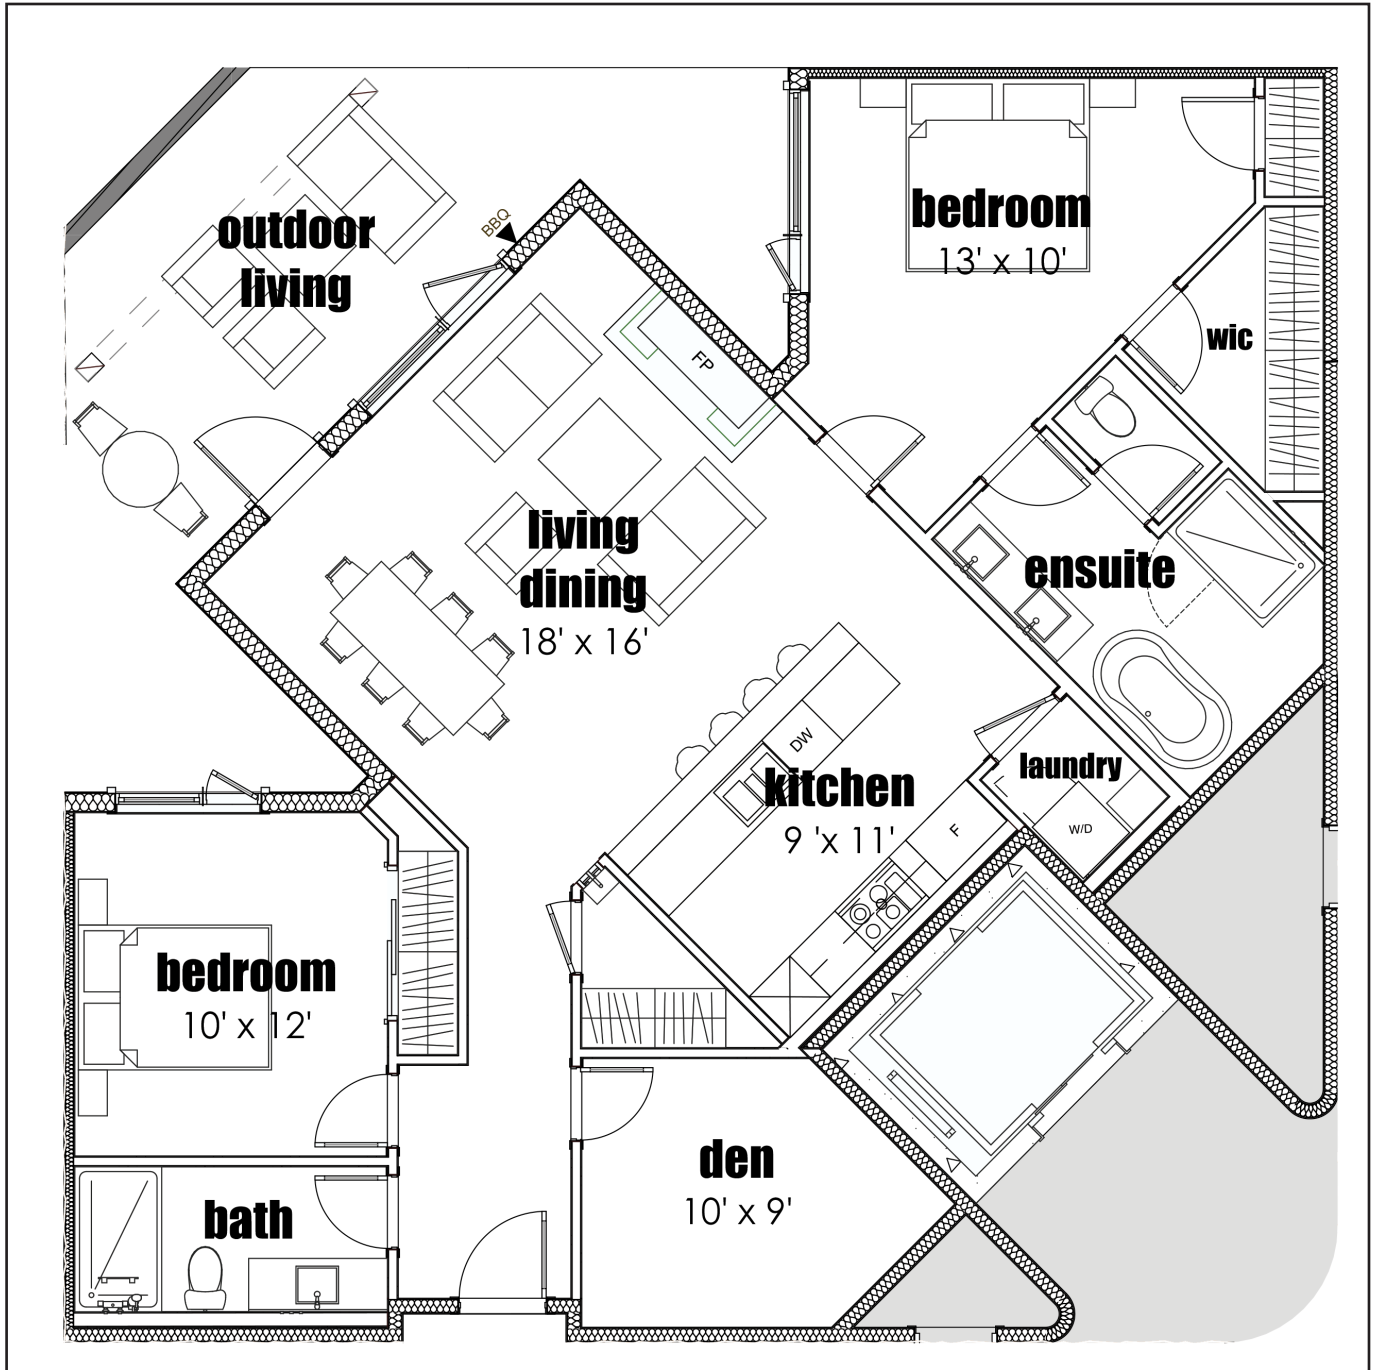

1320 SQ FT • M05

TWO BEDROOM • DEN
TWO BATHROOM

SPRING CREEK SALES CENTRE • Open Daily 10 am - 5 pm • 855.678.6066
1309 Spring Creek Drive, Canmore • SPRINGCREEKREALESTATE.CA

Spring Creek™