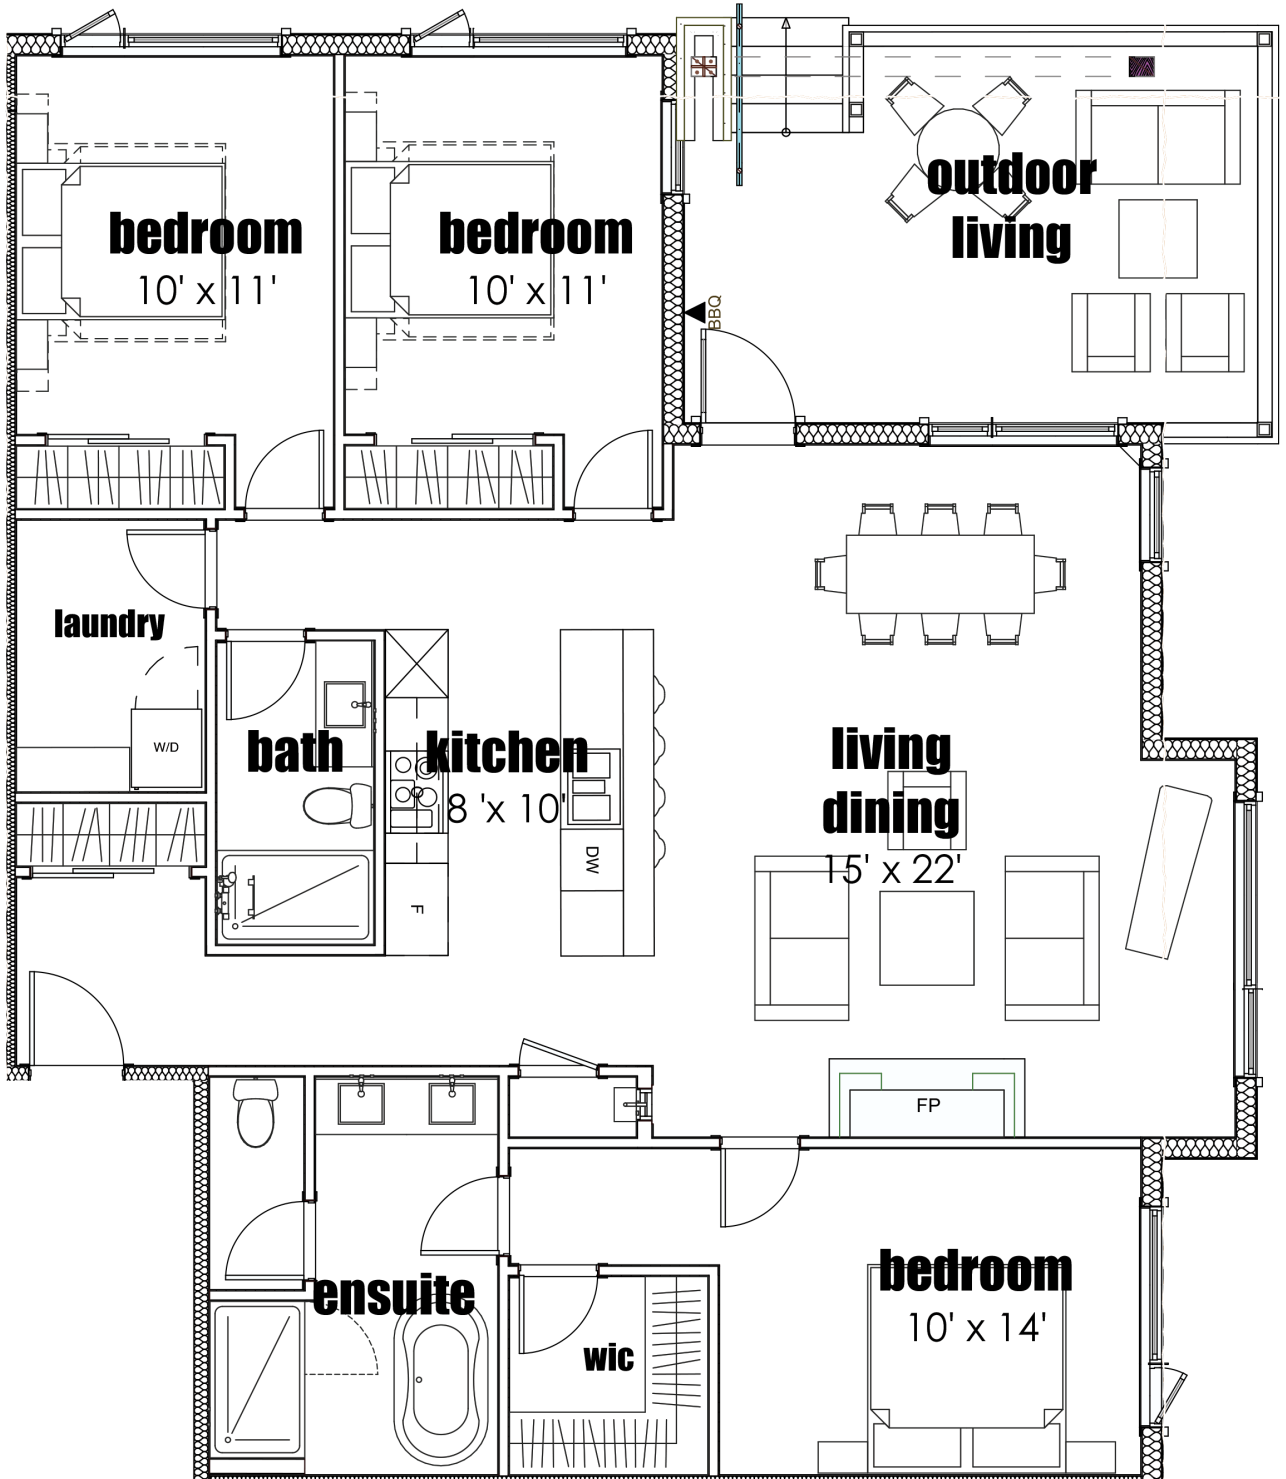

1490 SQ FT • M06

THREE BEDROOM • TWO BATHROOM

SPRING CREEK SALES CENTRE • Open Daily 10 am - 5 pm • 855.678.6066  
1309 Spring Creek Drive, Canmore • SPRINGCREEKREALESTATE.CA

*Spring Creek*<sup>TM</sup>