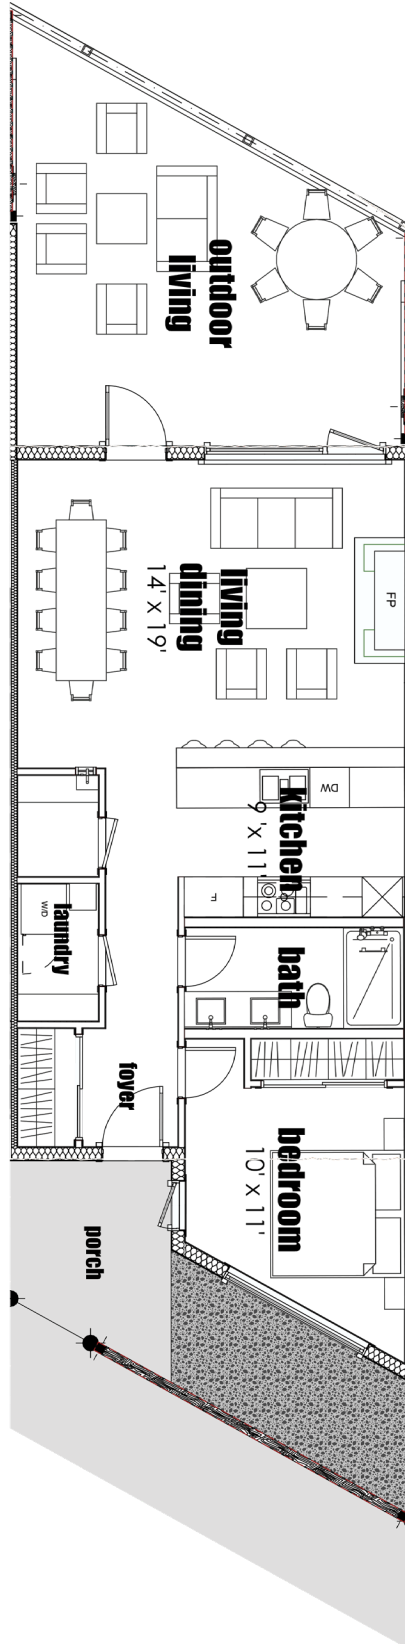

805 SQ FT • M08
ONE BEDROOM • ONE BATHROOM

SPRING CREEK SALES CENTRE • Open Daily 10 am - 5 pm • 855.678.6066
1309 Spring Creek Drive, Canmore • SPRINGCREEKREALESTATE.CA

Spring CreekTM