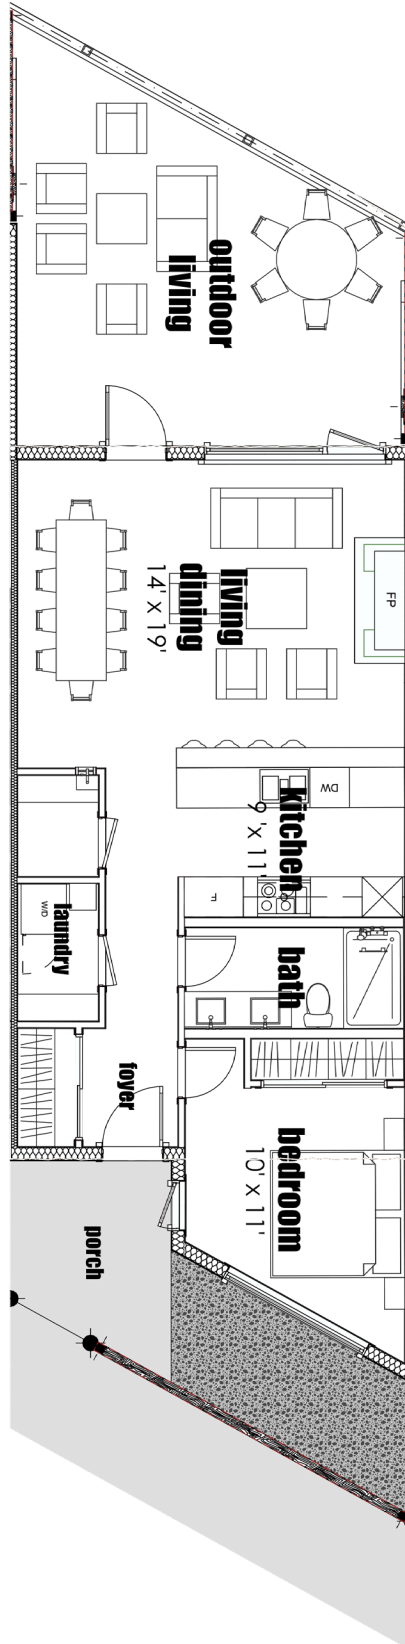

805 SQ FT • M08
ONE BEDROOM • ONE BATHROOM

SPRING CREEK SALES CENTRE • Open Daily 10 am - 5 pm • 855.678.6066
1309 Spring Creek Drive, Canmore • SPRINGCREEKREALESTATE.CA