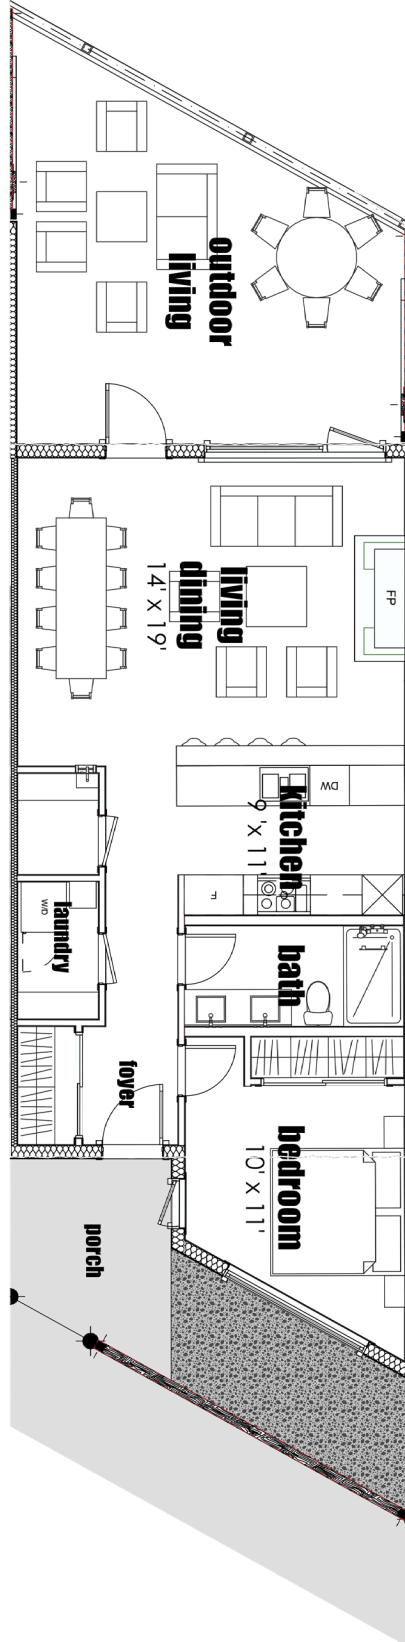

805 SQ FT • M08
ONE BEDROOM • ONE BATHROOM

SPRING CREEK SALES CENTRE • Open Daily 10 am - 5 pm • 855.678.6066
1309 Spring Creek Drive, Canmore • SPRINGCREEKREALESTATE.CA