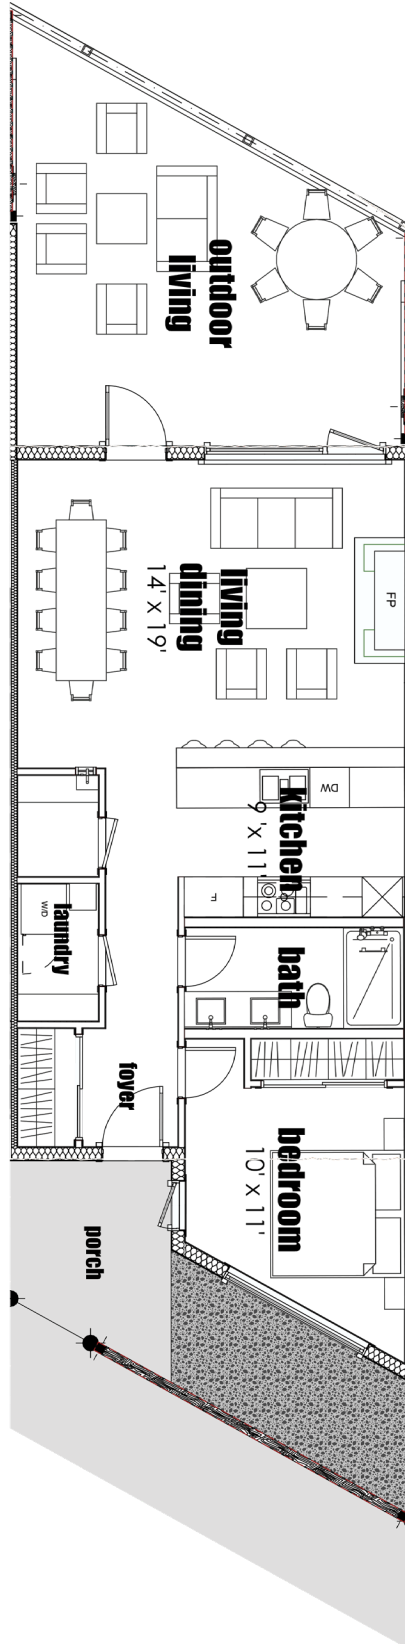

805 SQ FT • M08
ONE BEDROOM • ONE BATHROOM

SPRING CREEK SALES CENTRE • Open Daily 10 am - 5 pm • 855.678.6066
1309 Spring Creek Drive, Canmore • SPRINGCREEKREALESTATE.CA

*Spring Creek*TM