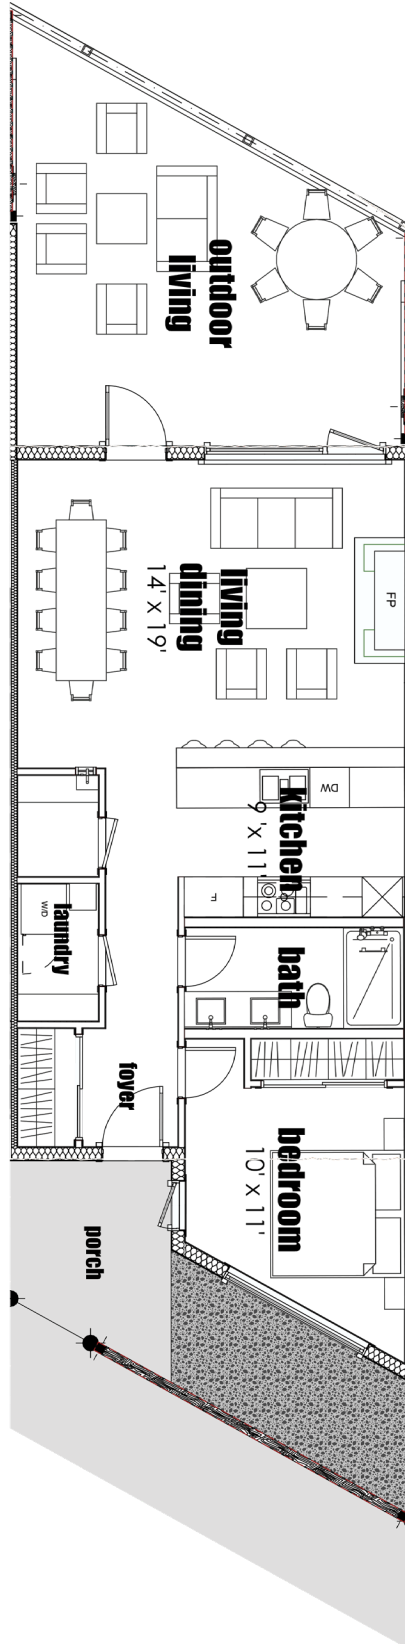

805 SQ FT • M08
ONE BEDROOM • ONE BATHROOM

SPRING CREEK SALES CENTRE • Open Daily 10 am - 5 pm • 855.678.6066
1309 Spring Creek Drive, Canmore • SPRINGCREEKREALESTATE.CA

Spring Creek™