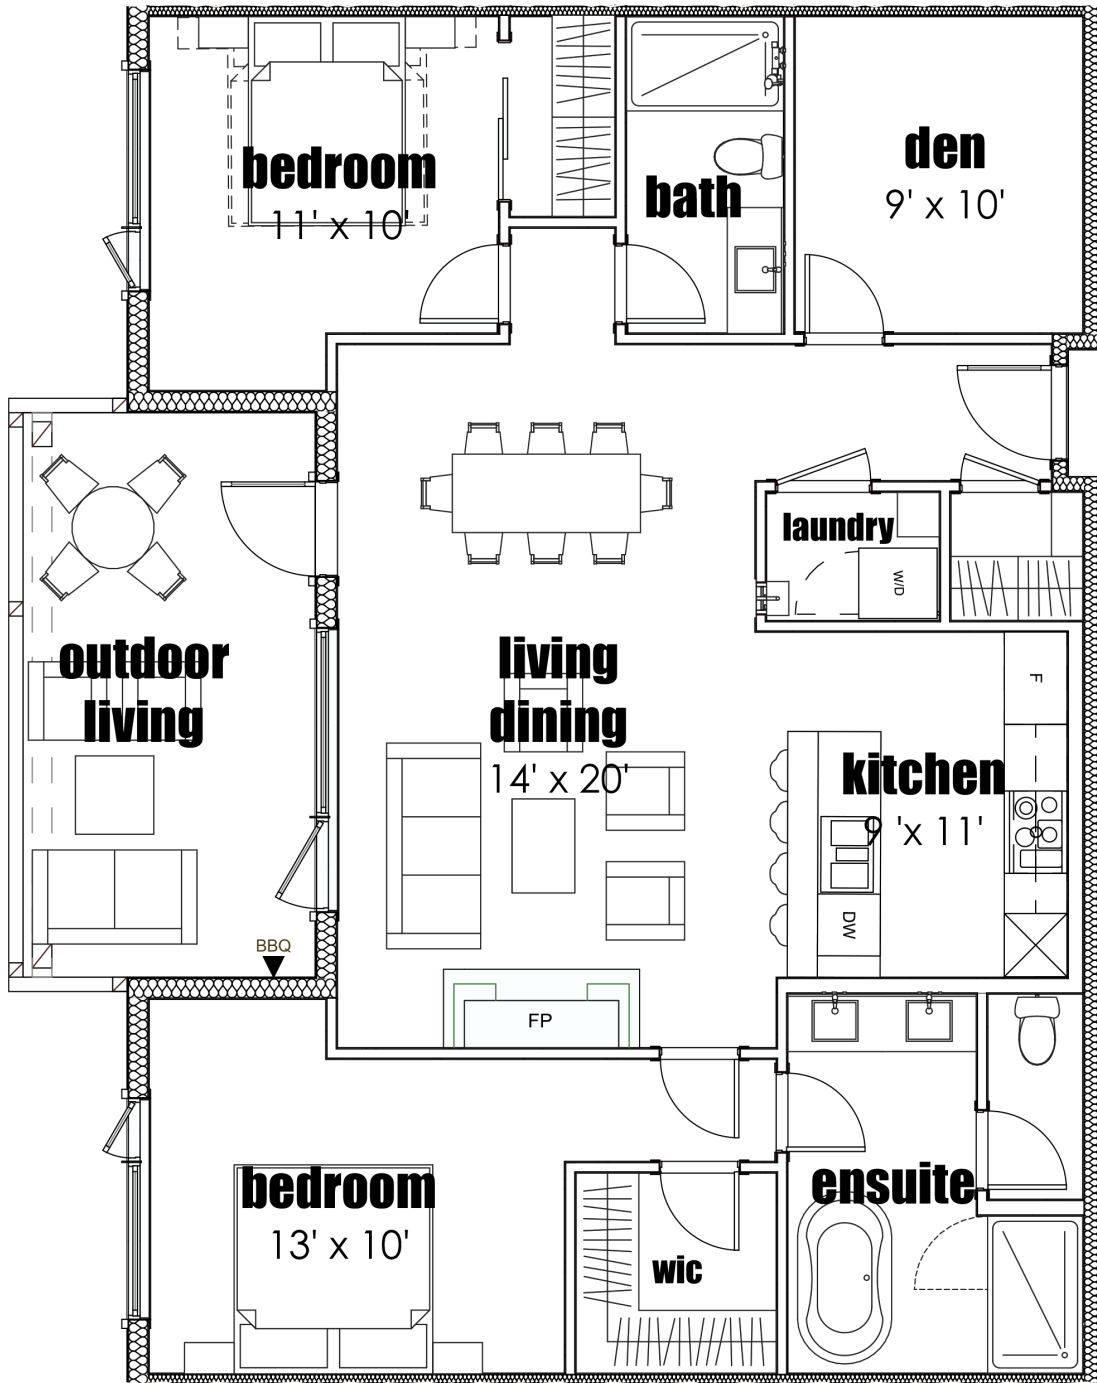

1245 SQ FT • M01..M
TWO BEDROOM + DEN • TWO BATHROOM

SPRING CREEK SALES CENTRE • Open Daily 10 am - 5 pm • 855.678.6066
1309 Spring Creek Drive, Canmore • SPRINGCREEKREALESTATE.CA

Spring Creek™