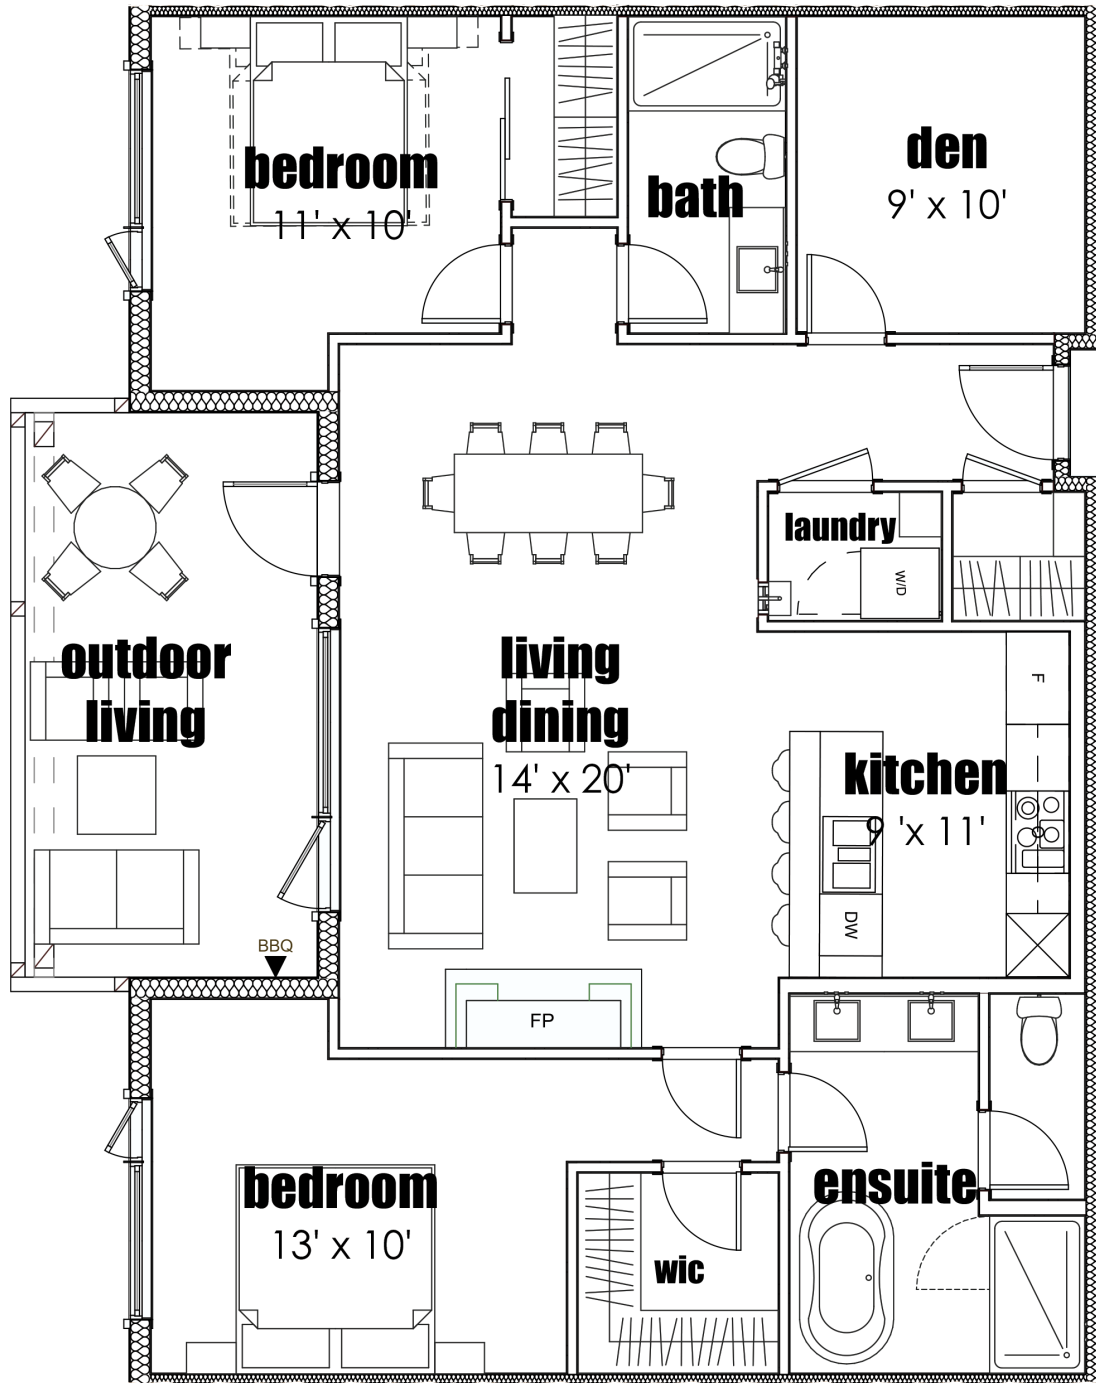

1245 SQ FT • M01..M
TWO BEDROOM + DEN • TWO BATHROOM

SPRING CREEK SALES CENTRE • Open Daily 10 am - 5 pm • 855.678.6066
1309 Spring Creek Drive, Canmore • SPRINGCREEKREALESTATE.CA

*Spring Creek*TM