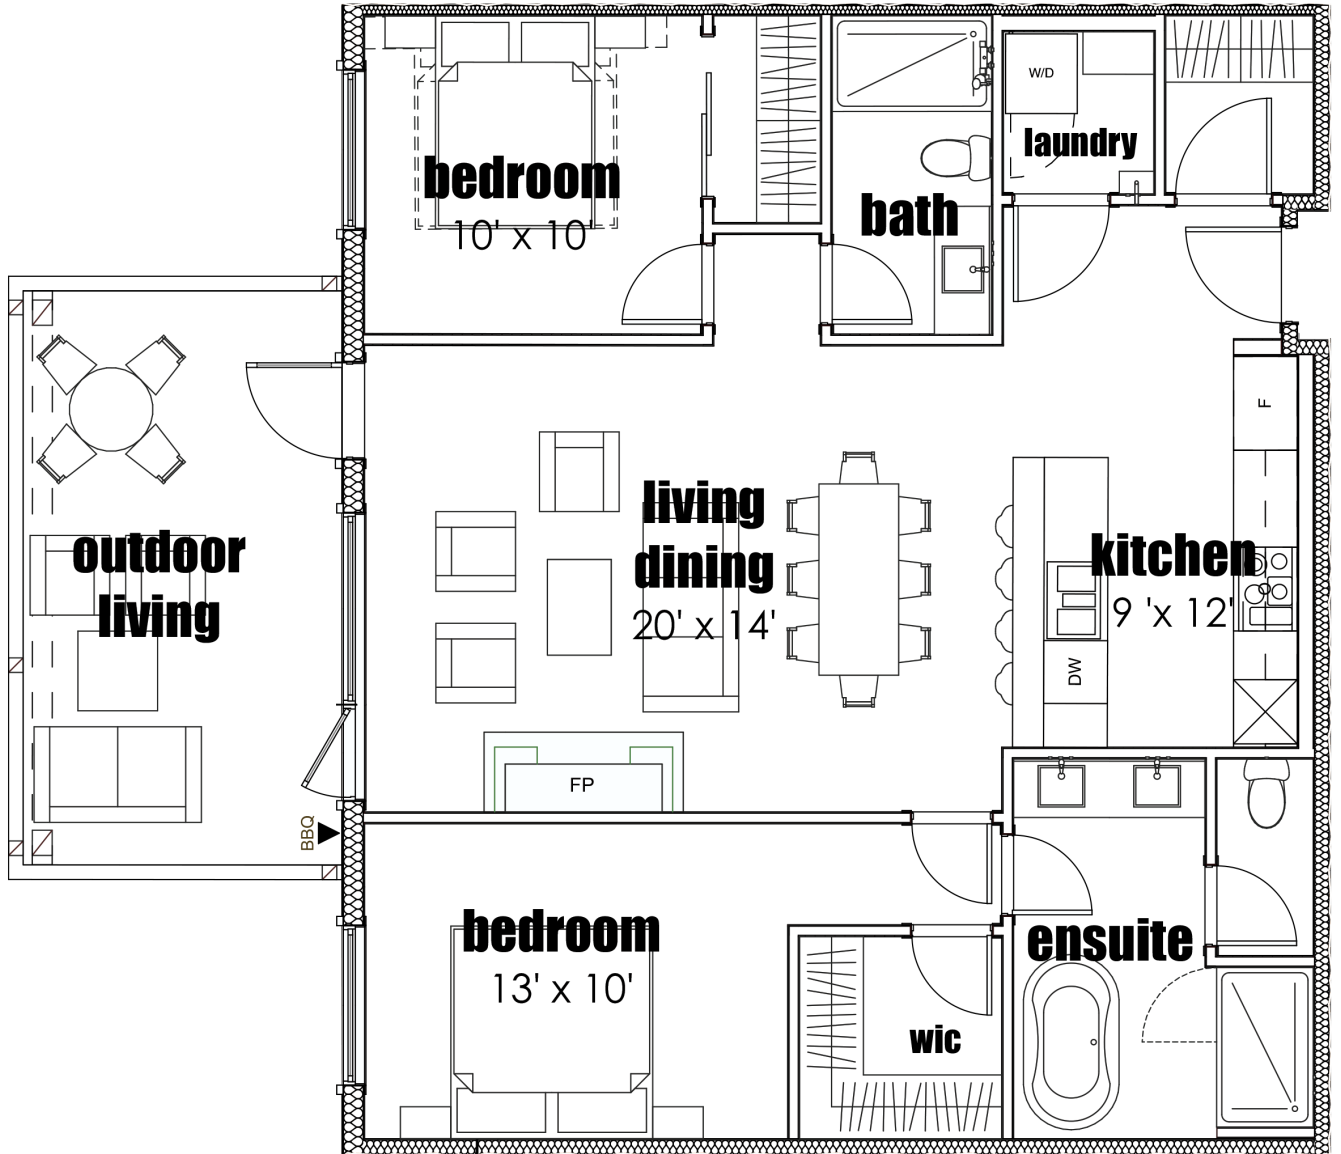

1110 SQ FT • M03
TWO BEDROOM • TWO BATHROOM

SPRING CREEK SALES CENTRE • Open Daily 10 am - 5 pm • 855.678.6066
1309 Spring Creek Drive, Canmore • SPRINGCREEKREALESTATE.CA

*Spring Creek*TM