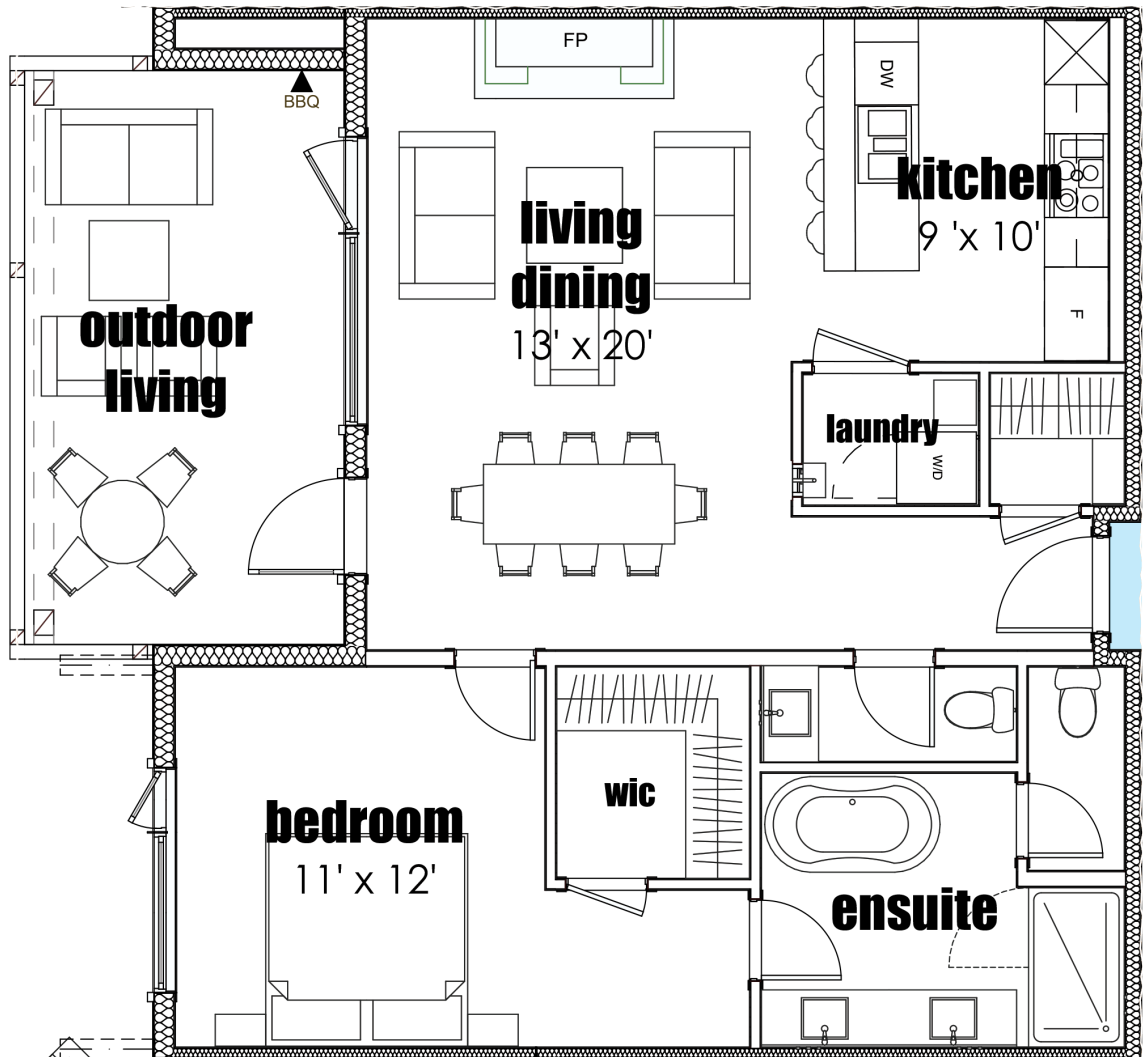

890 SQ FT • M07M
ONE BEDROOM
ONE FULL + ONE HALF BATHROOM

SPRING CREEK SALES CENTRE • Open Daily 10 am - 5 pm • 855.678.6066
1309 Spring Creek Drive, Canmore • SPRINGCREEKREALESTATE.CA

*Spring Creek*TM