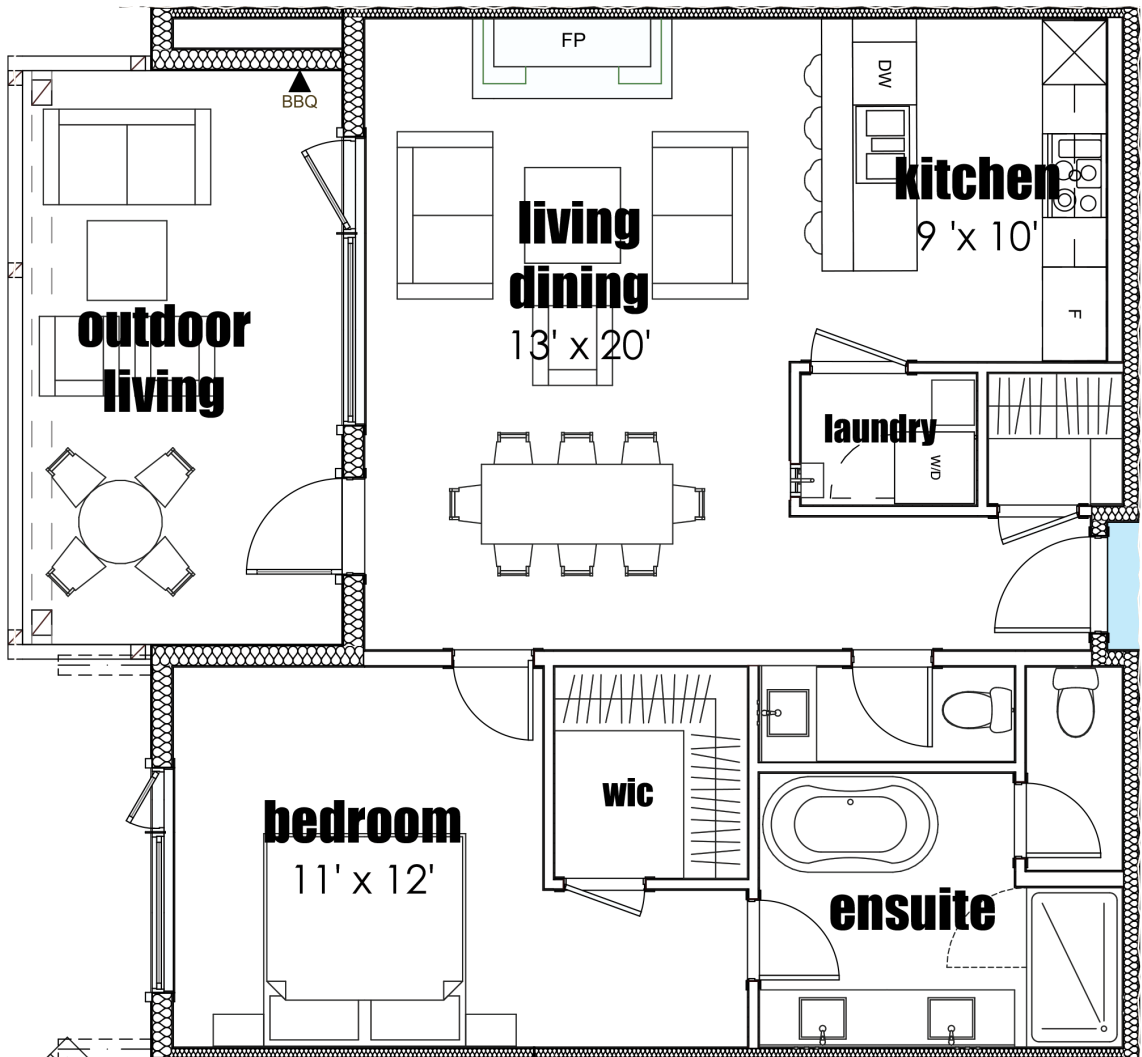

890 SQ FT • M07M
ONE BEDROOM
ONE FULL + ONE HALF BATHROOM

SPRING CREEK SALES CENTRE • Open Daily 10 am - 5 pm • 855.678.6066
1309 Spring Creek Drive, Canmore • SPRINGCREEKREALESTATE.CA

Spring Creek™