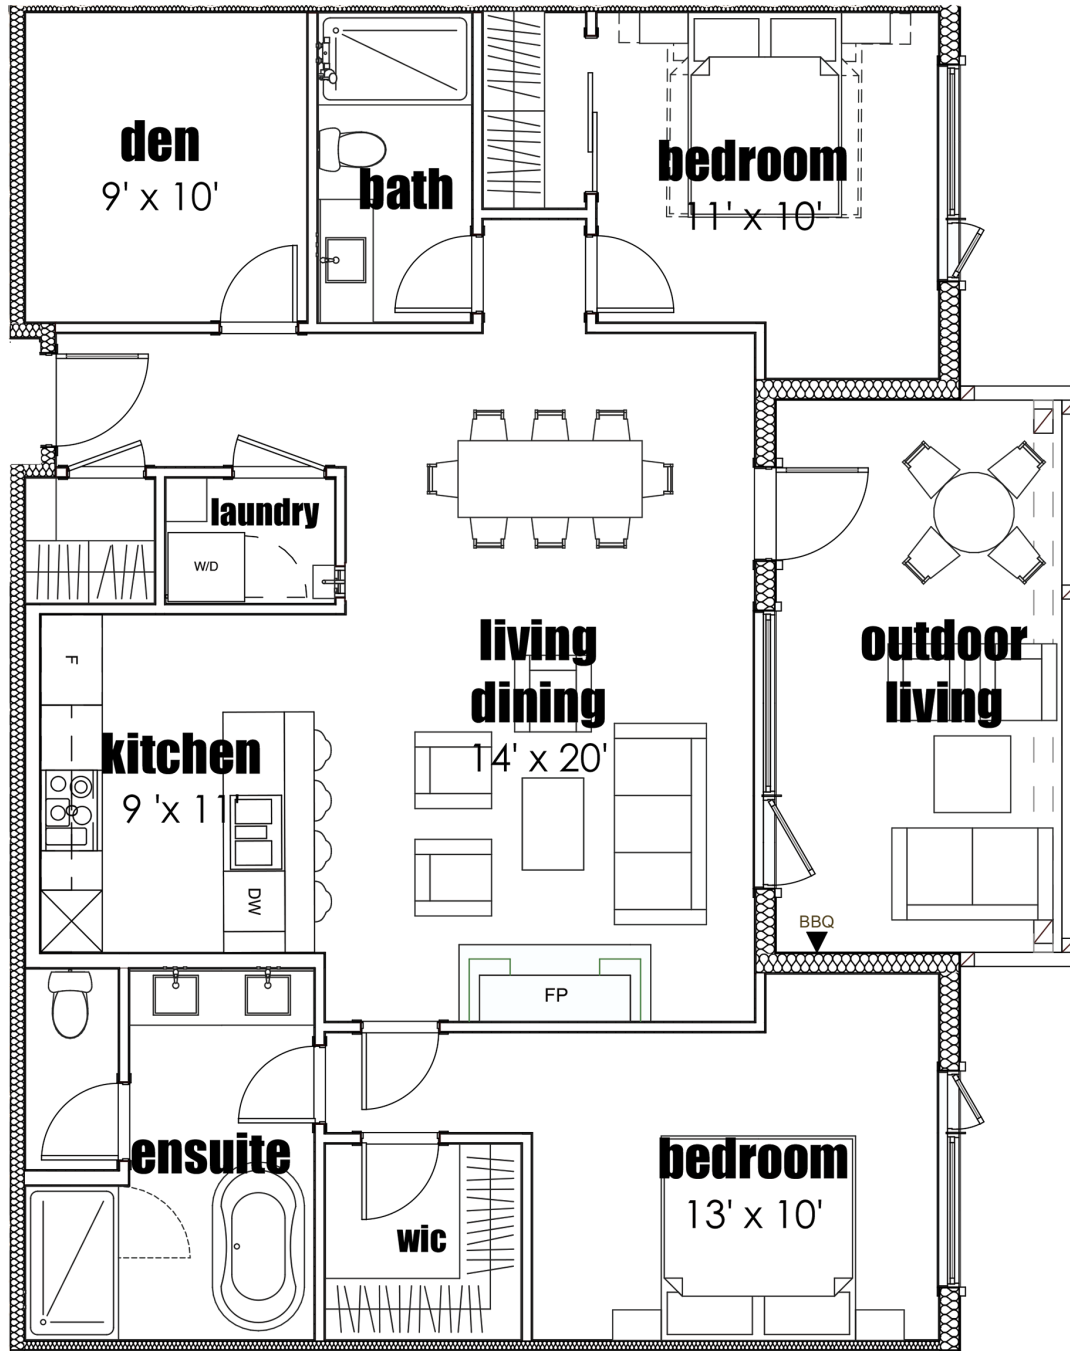

1245 SQ FT • M01  
TWO BEDROOM + DEN • TWO BATHROOM

SPRING CREEK SALES CENTRE • Open Daily 10 am - 5 pm • 855.678.6066  
1309 Spring Creek Drive, Canmore • SPRINGCREEKREALESTATE.CA

Spring Creek™