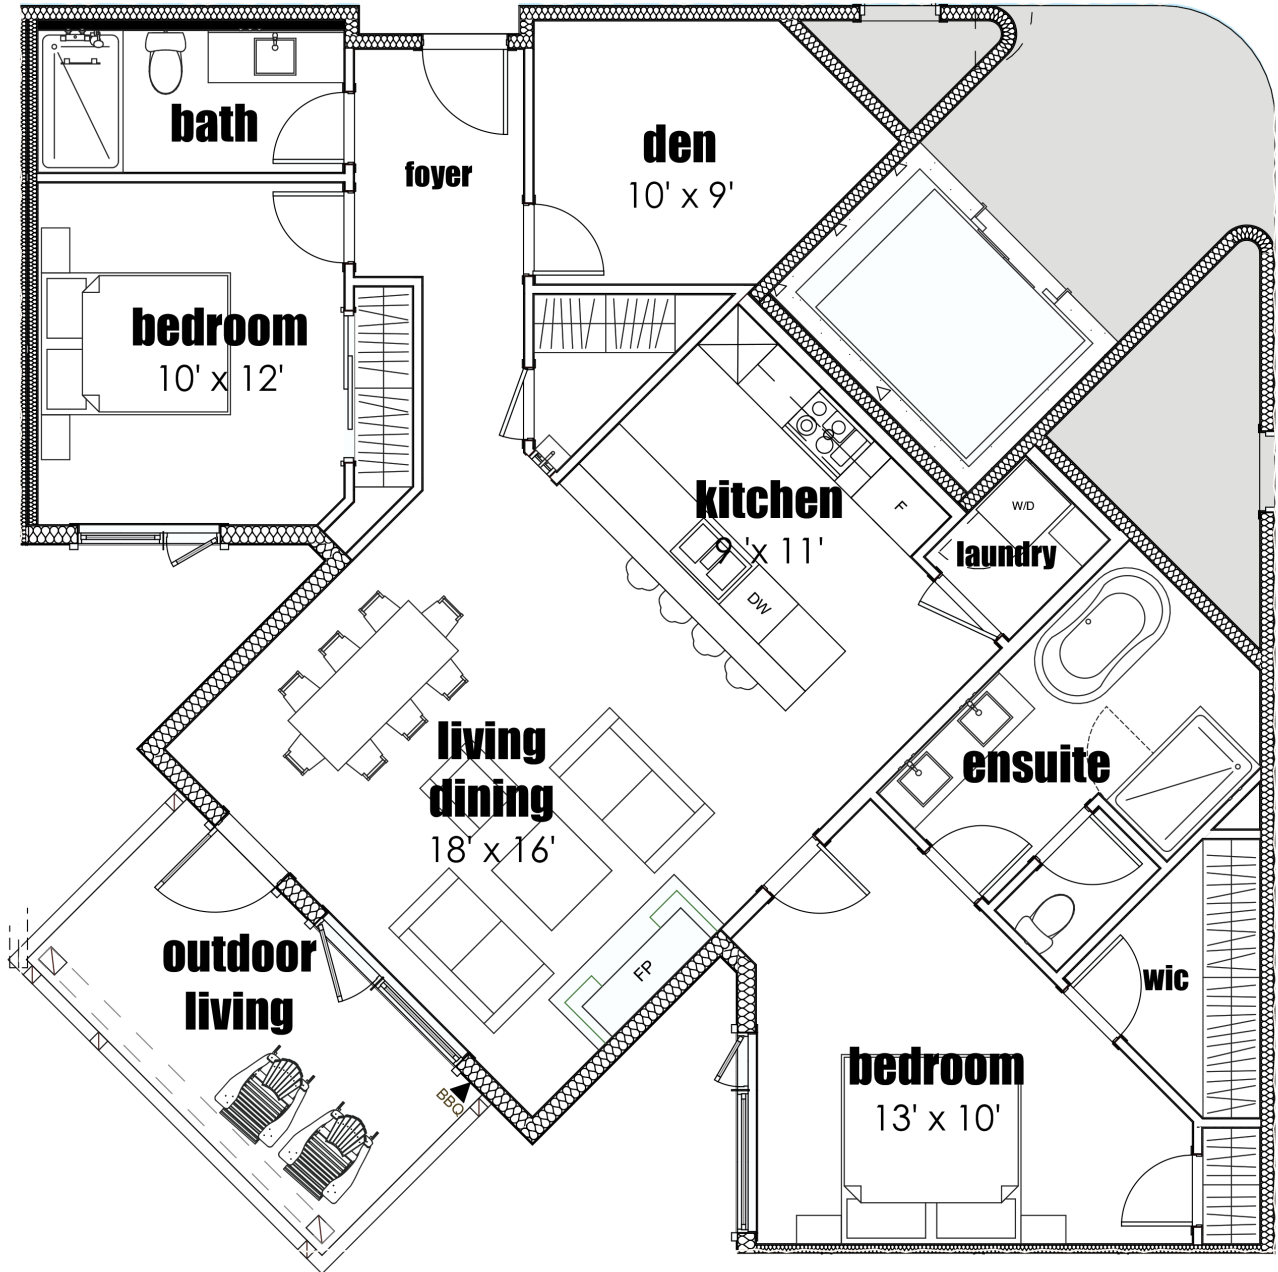

1320 SQ FT • M05

TWO BEDROOM • DEN
TWO BATHROOM

SPRING CREEK SALES CENTRE • Open Daily 10 am - 5 pm • 855.678.6066
1309 Spring Creek Drive, Canmore • SPRINGCREEKREALESTATE.CA

*Spring Creek*TM