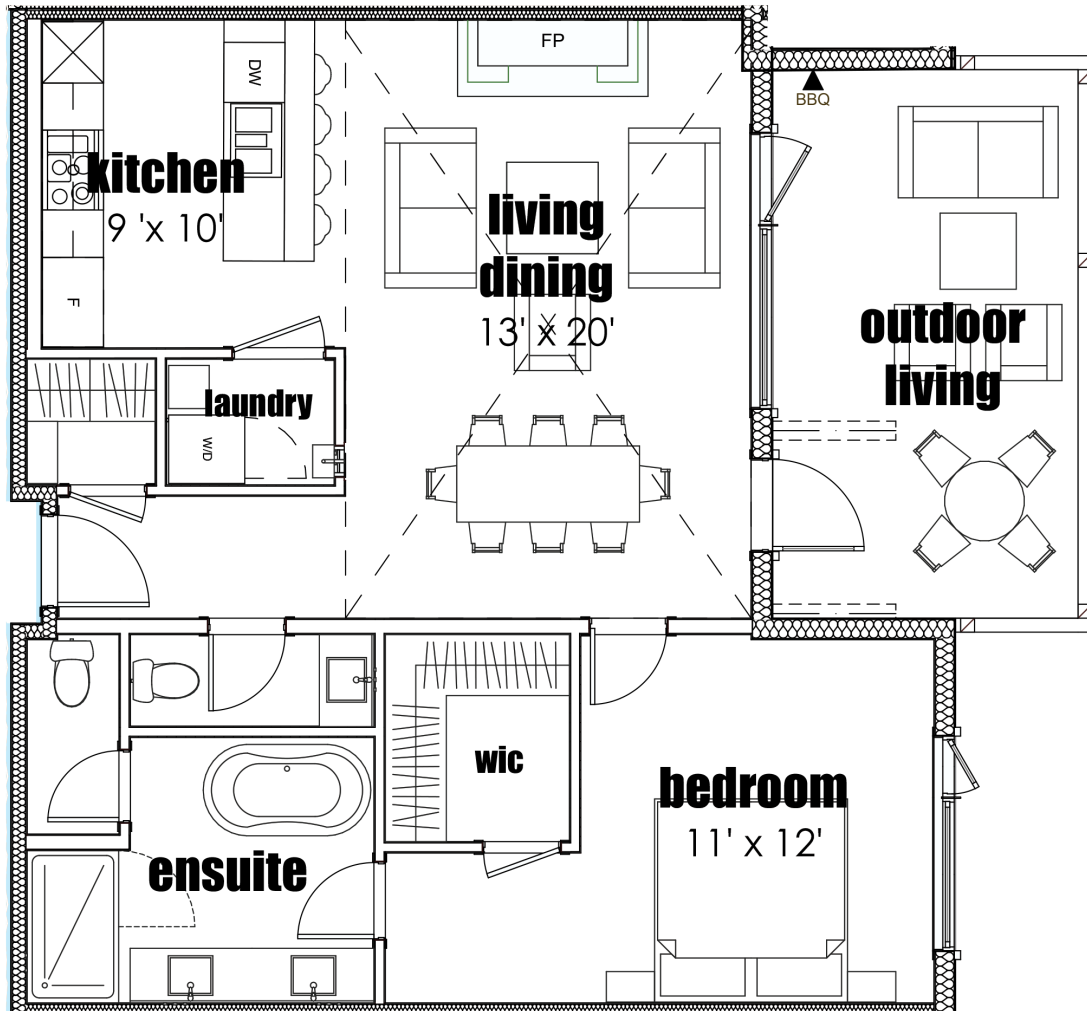

890 SQ FT • M07

ONE BEDROOM

ONE FULL + ONE HALF BATHROOM

SPRING CREEK SALES CENTRE • Open Daily 10 am - 5 pm • 855.678.6066  
1309 Spring Creek Drive, Canmore • SPRINGCREEKREALESTATE.CA

*Spring Creek*<sup>TM</sup>