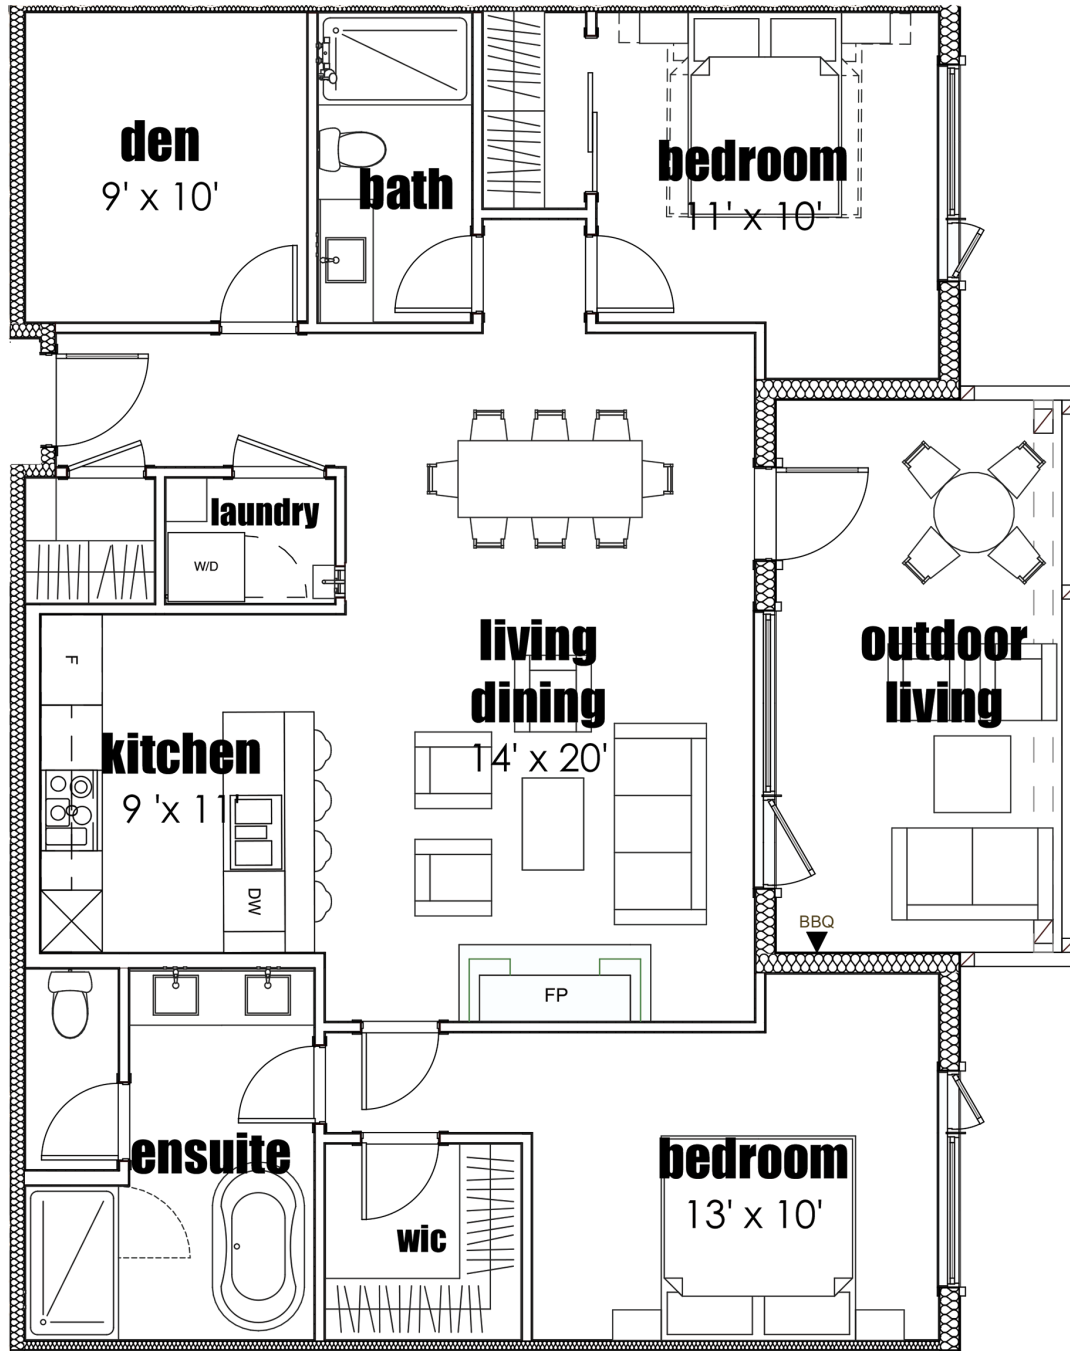

1245 SQ FT • M01
TWO BEDROOM + DEN • TWO BATHROOM

SPRING CREEK SALES CENTRE • Open Daily 10 am - 5 pm • 855.678.6066
1309 Spring Creek Drive, Canmore • SPRINGCREEKREALESTATE.CA

Spring Creek™