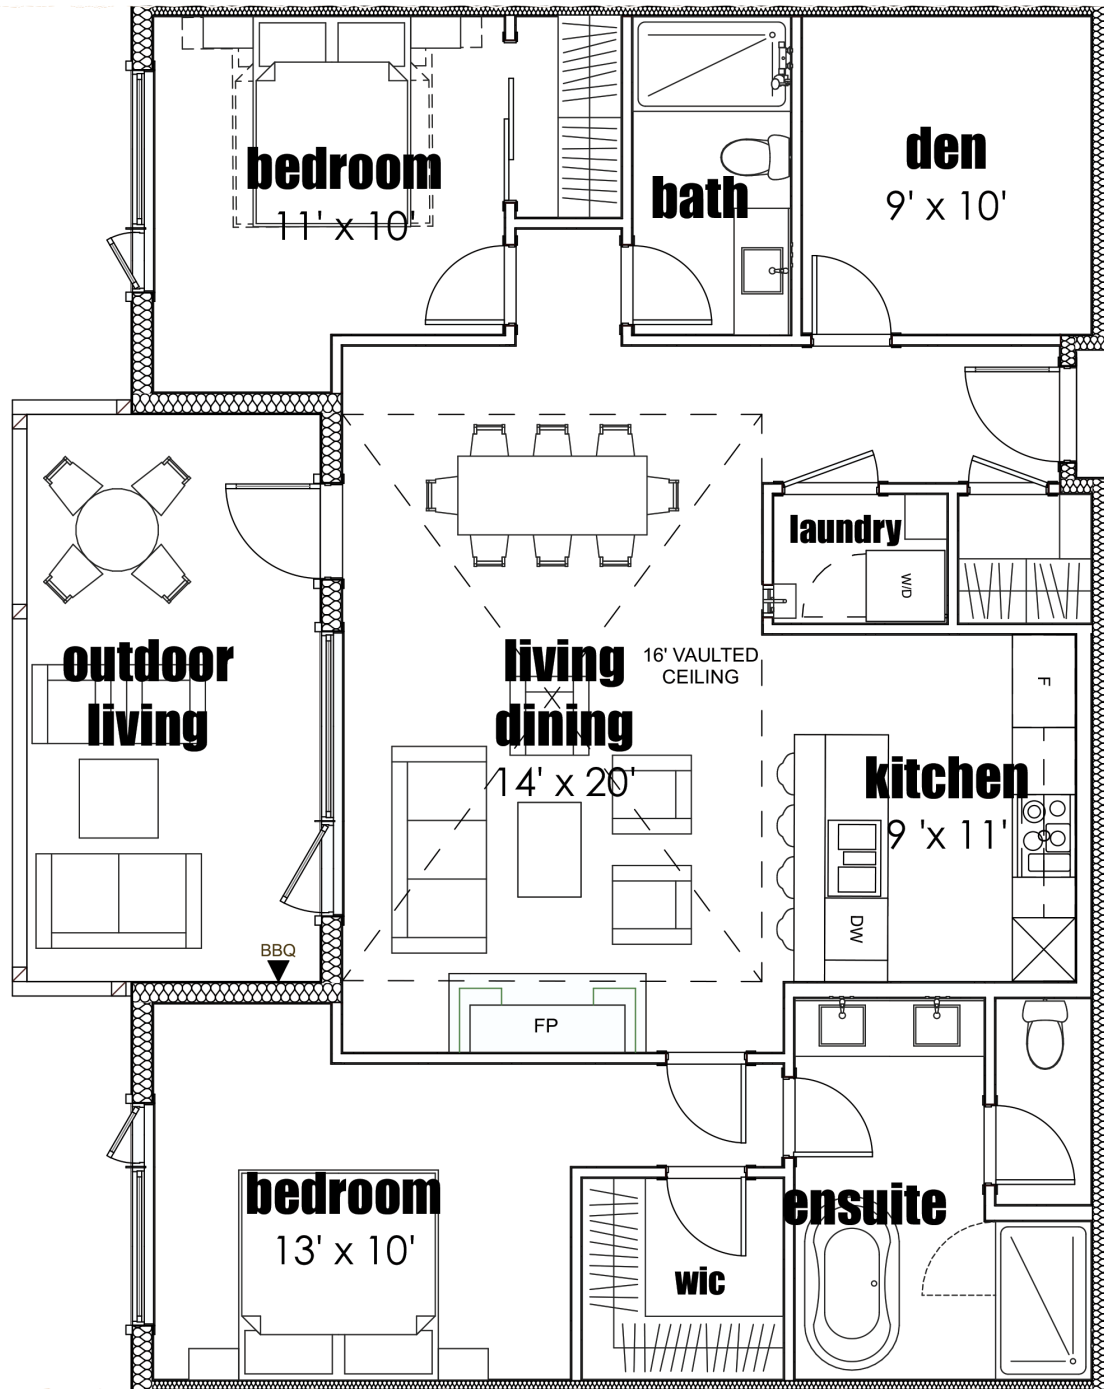

1245 SQ FT • M01.M
TWO BEDROOM + DEN • TWO BATHROOM

SPRING CREEK SALES CENTRE • Open Daily 10 am - 5 pm • 855.678.6066
1309 Spring Creek Drive, Canmore • SPRINGCREEKREALESTATE.CA

Spring Creek™