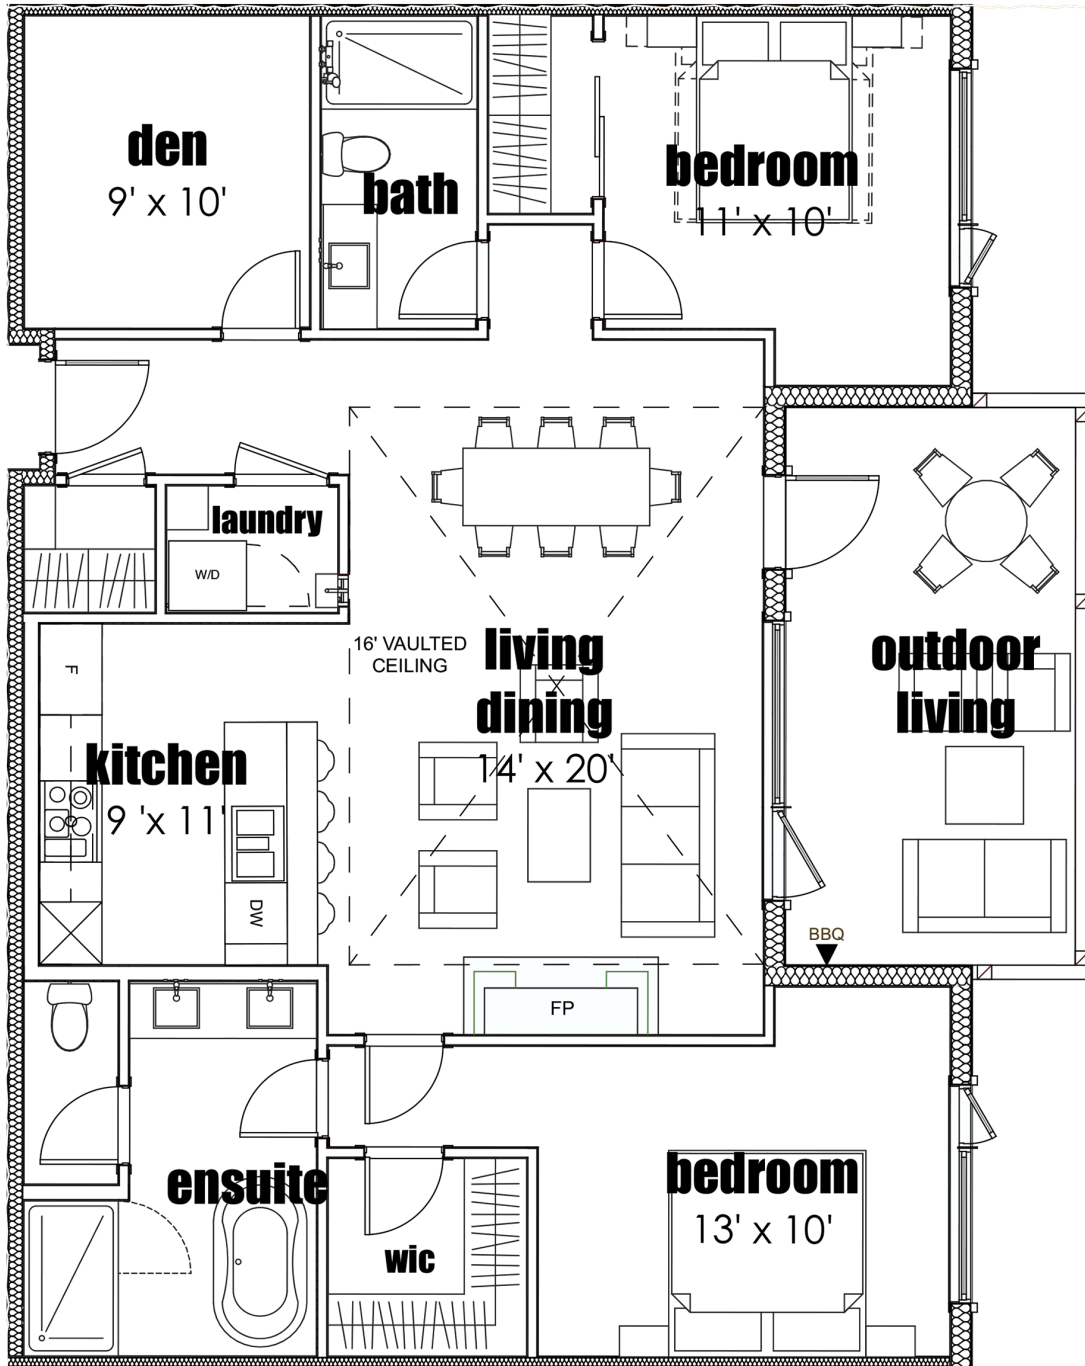

1245 SQ FT • M01
TWO BEDROOM + DEN • TWO BATHROOM

SPRING CREEK SALES CENTRE • Open Daily 10 am - 5 pm • 855.678.6066
1309 Spring Creek Drive, Canmore • SPRINGCREEKREALESTATE.CA

*Spring Creek*TM